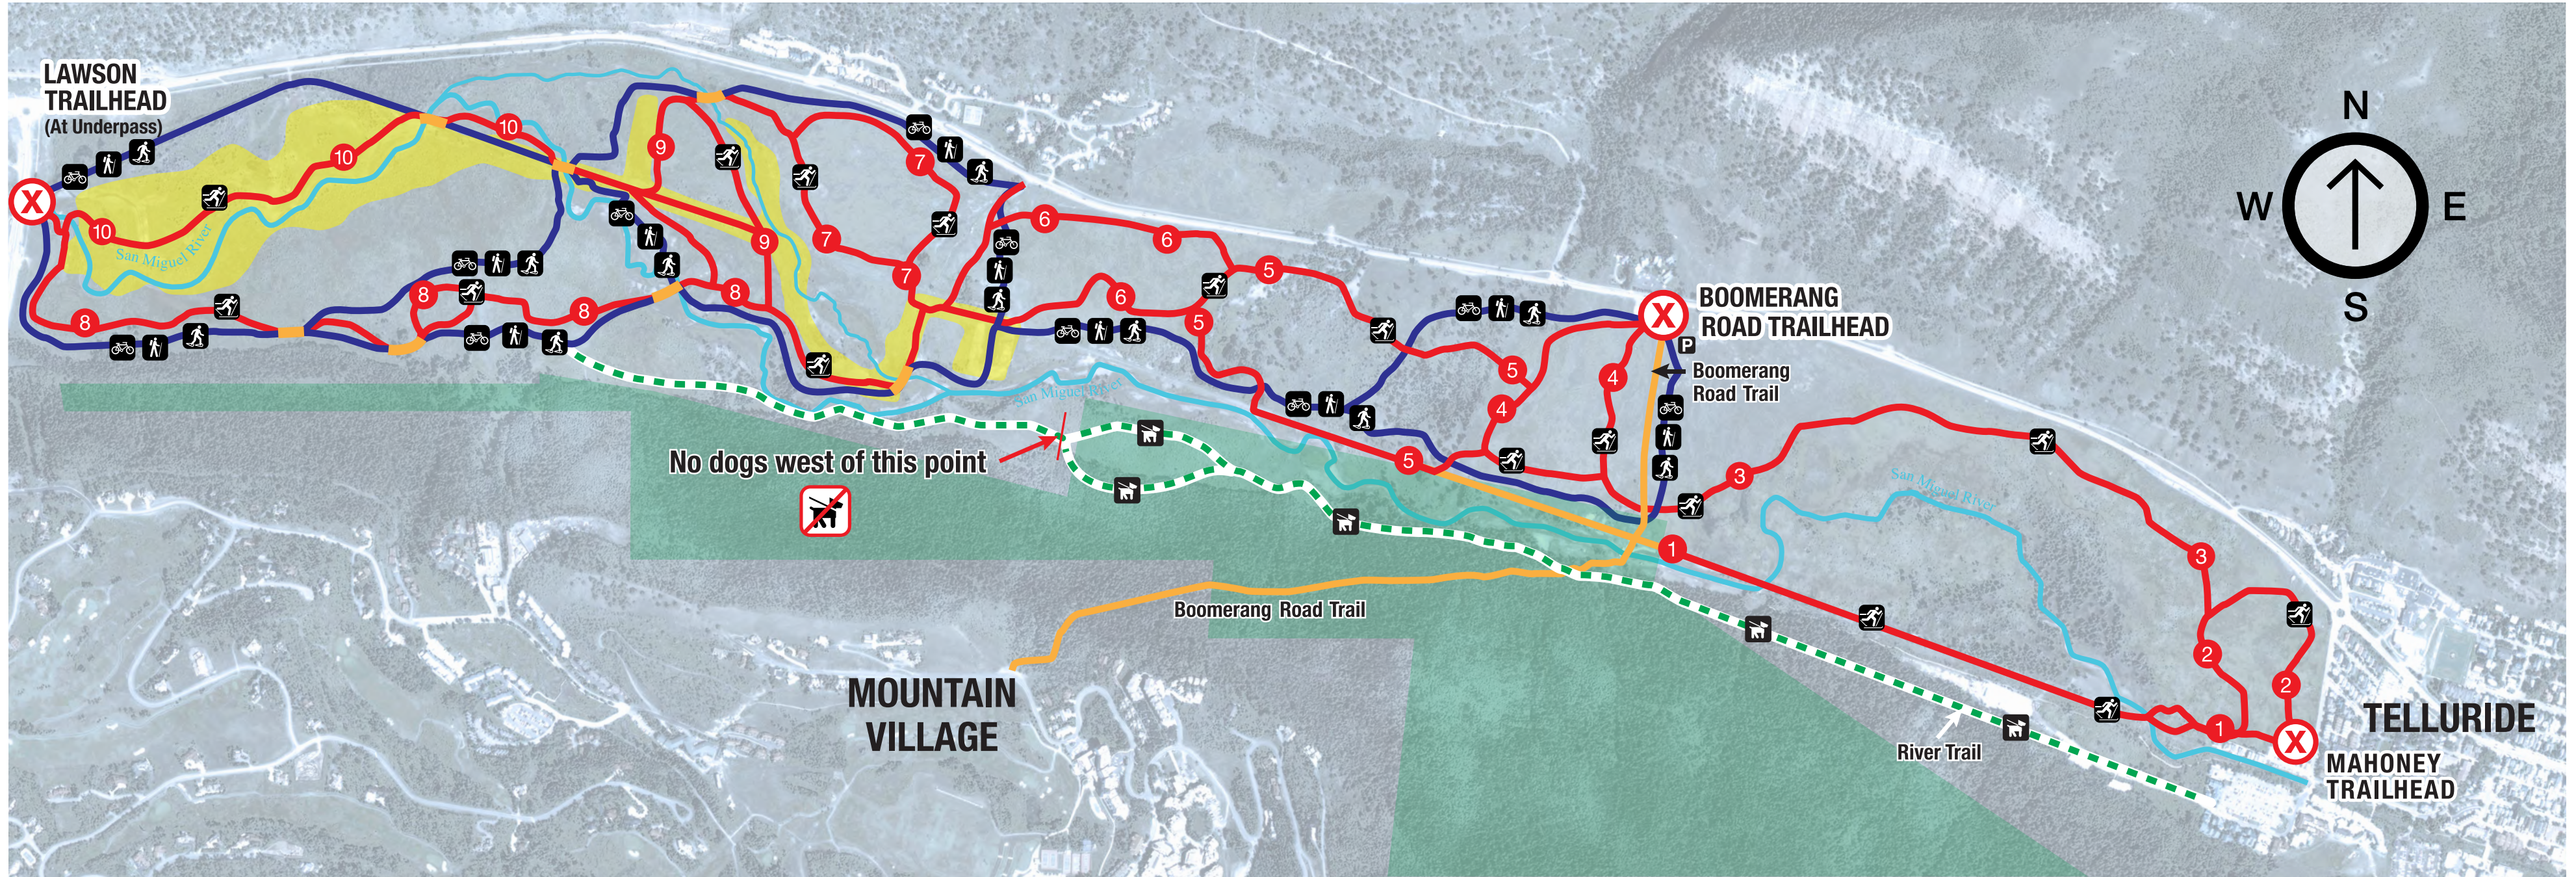

TOWN OF TELLURIDE VALLEY FLOOR WINTER TRAILS MAP

TRAIL KEY

- 1 Groomed Nordic Trail
 - Groomed Biking, Walking, Skiing, Snowshoeing Trail
 - Groomed Shared Use Trail
 - Ungroomed Shared Use Trail
 - P Parking
 - Revegetation Area - Please Stay on Trail, THANK YOU!

Please Note: Dogs prohibited except on Boomerang Trail / Road and portions of the River Trail as depicted.

Please Note: Biking, walking, and snowshoeing on designated and signed Nordic skiing trails are prohibited. All trails depicted on map may not be open; please adhere to signs as posted in the field.

NORDIC TRAILS APPROXIMATE LOOP LENGTHS

1	1.2 km	6	1.33 km
283 km	7	1.2 km
3	1.43 km	8	2.53 km
4	1 km	995 km
5	1.63 km	10	1.31 km

Scan this code with your smart phone to download digital version of the Valley Floor winter trails map.